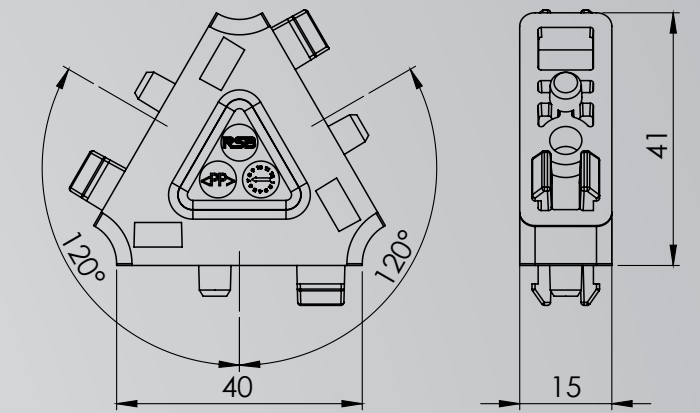

3-way connector for hose guides

VSHP-3 VISITEC