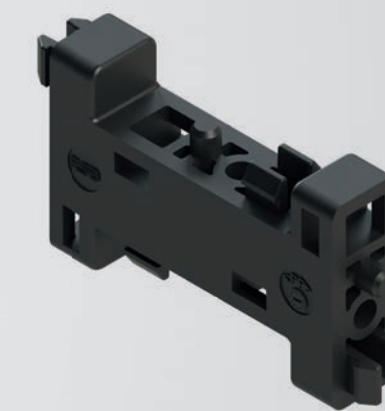

VISITEC **THE FLEXIBLE** **HOSE GUIDE**

teufels.com

VISITEC **HOSE GUIDE**

A NEW DIMENSION IN THE FASTENING TECHNOLOGY

CONVINCING **ADVANTAGES:**

- Simple assembly without damaging the hoses
- Flexible installation
- Variable diameters
- Fixation of up to four hoses with different diameters
- Maintaining complete flexibility
- Successful field testing

The special manufacture and the new design allow for a flexible installation of the hoses; at the same time, damage during assembly is prevented. Due to the variable number of diameters, guides of up to four hoses are possible. The new VISITEC hose guide from RSB features can be assembled quickly and easily with many different installation options.

HOSE GUIDES

Bestellzeichen Order Codes	Maße / Measurements			b
	d ₁	a	l	
SHP-14	14	17	35,6	15
SHP-16	16	18	36,9	
SHP-17	17	18,5	37,5	
SHP-18	18	19	38,1	
SHP-20	20	20	40,3	
SHP-21,5	21,5	20,8	41,6	
SHP-24	24	22	43,6	
SHP-26	26	23	45,3	
SHP-28,5	28,5	24,3	46	
SHP-30	30	25	48,3	
SHP-35	35	27,5	54,7	
SHP-43	43	31,5	60,3	
SHP-50	50	35	65	
SHP-65	65	42,5	79,8	

3-way connector for hose guides

VSHP-3 VISITEC

4-way connector for hose guides

VSHP-4 VISITEC

Screw-on connector for hose guides

ASHP-1 VISITEC