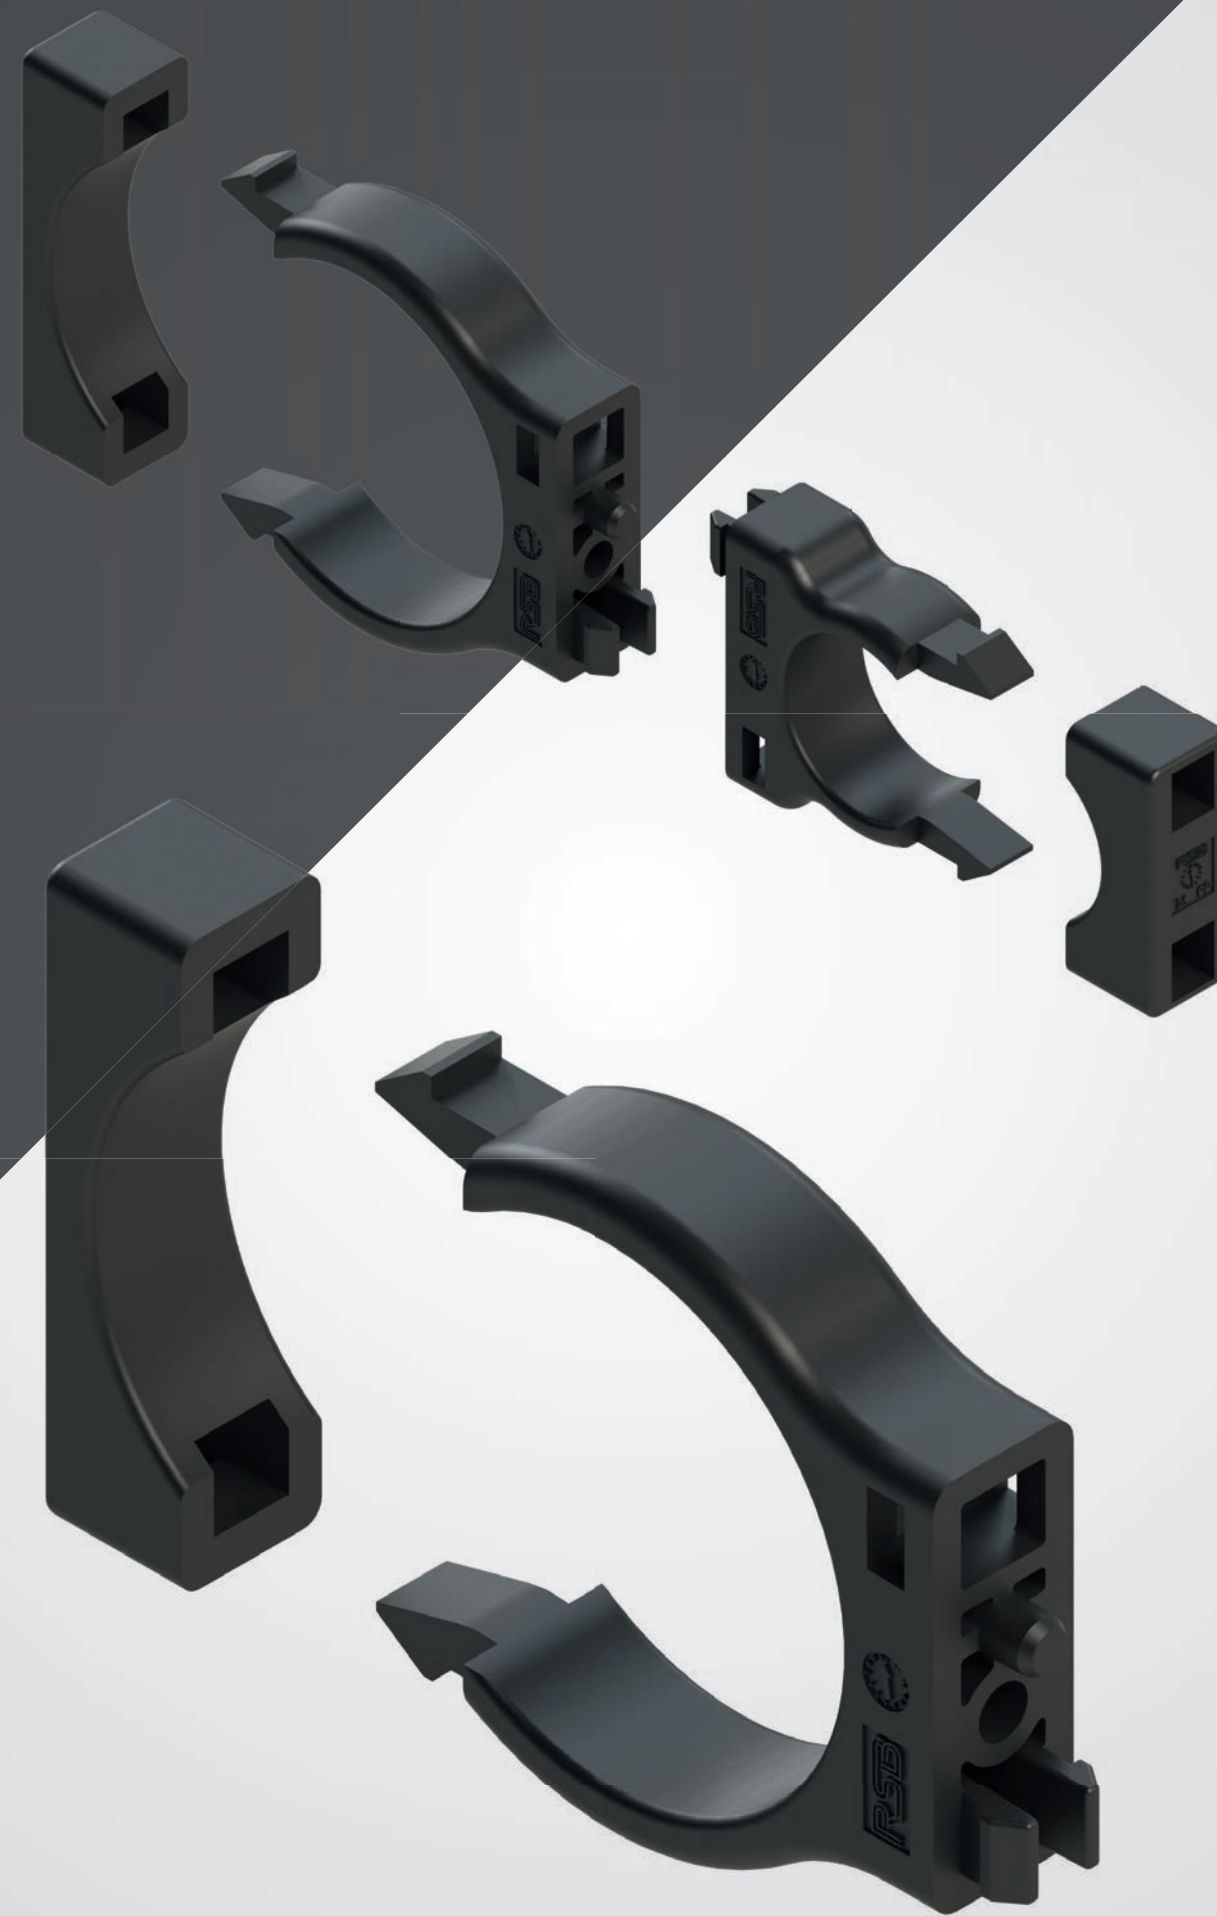

VISITEC **THE FLEXIBLE** **HOSE GUIDE**

teufels.com

VISITEC **HOSE GUIDE**

A NEW DIMENSION IN THE FASTENING TECHNOLOGY

CONVINCING **ADVANTAGES:**

- Simple assembly without damaging the hoses
- Flexible installation
- Variable diameters
- Fixation of up to four hoses with different diameters
- Maintaining complete flexibility
- Successful field testing

The special manufacture and the new design allow for a flexible installation of the hoses; at the same time, damage during assembly is prevented. Due to the variable number of diameters, guides of up to four hoses are possible. The new VISITEC hose guide from RSB features can be assembled quickly and easily with many different installation options.

Find out for yourself – why not right now?

VISITEC HOSE GUIDE A NEW DIMENSION IN THE FASTENING TECHNOLOGY

Our RSB® team is on hand to help:

Tel. +49 7423 9298-0
Fax +49 7423 9298-55
fkb@fkb-gmbh.com
www.fkb-gmbh.com

3-way connector for hose guides

VSHP-3 VISITEC

4-way connector for hose guides

VSHP-4 VISITEC

Screw-on connector for hose guides

ASHP-1 VISITEC