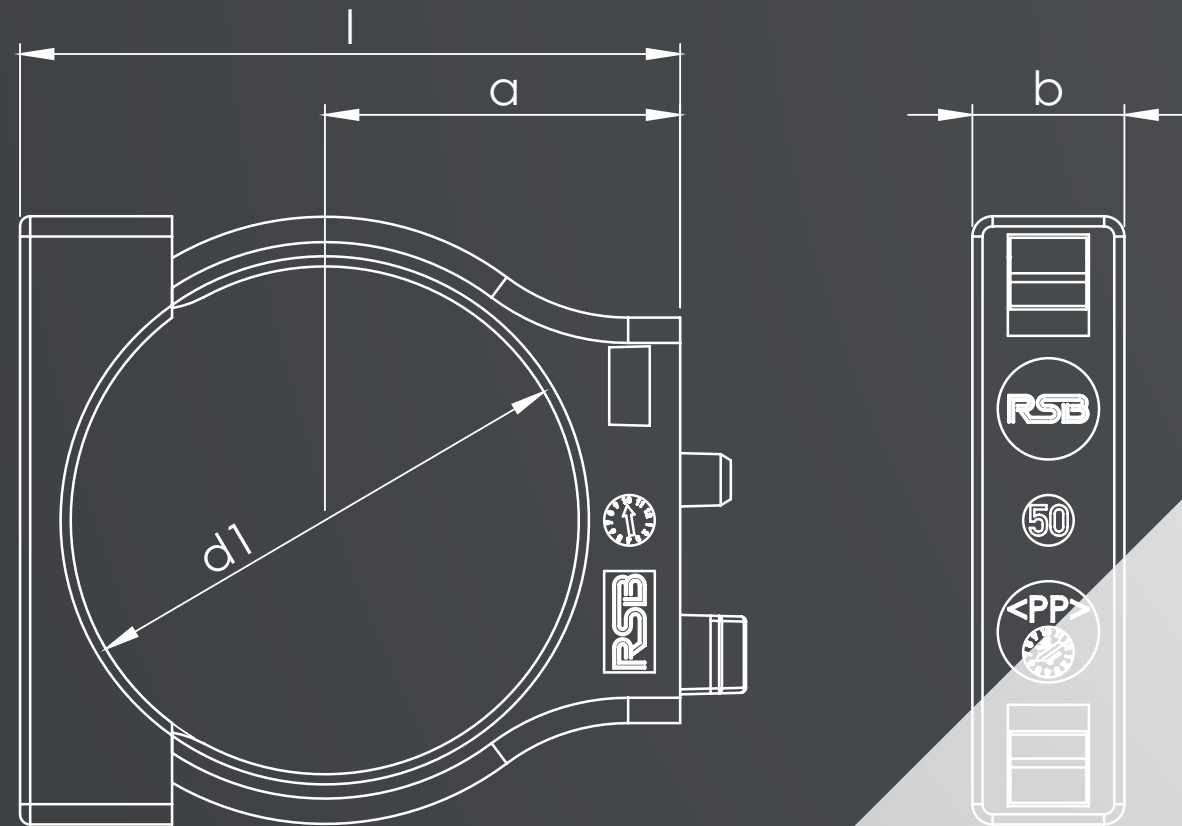

The special manufacture and the new design allow for a flexible installation of the hoses; at the same time, damage during assembly is prevented. Due to the variable number of diameters, guides of up to four hoses are possible. The new VISITEC hose guide from RSB features can be assembled quickly and easily with many different installation options.

Find out for yourself – why not right now?

VISITEC HOSE GUIDE A NEW DIMENSION IN THE FASTENING TECHNOLOGY

Our RSB® team is on hand to help:

Tel. +49 7423 9298-0
Fax +49 7423 9298-55
fkb@fkb-gmbh.com
www.fkb-gmbh.com

HOSE GUIDES

Bestellzeichen Order Codes	Maße / Measurements			b
	d ₁	a	l	
SHP-14	14	17	35,6	15
SHP-16	16	18	36,9	
SHP-17	17	18,5	37,5	
SHP-18	18	19	38,1	
SHP-20	20	20	40,3	
SHP-21,5	21,5	20,8	41,6	
SHP-24	24	22	43,6	
SHP-26	26	23	45,3	
SHP-28,5	28,5	24,3	46	
SHP-30	30	25	48,3	
SHP-35	35	27,5	54,7	
SHP-43	43	31,5	60,3	
SHP-50	50	35	65	
SHP-65	65	42,5	79,8	

3-way connector for hose guides

VSHP-3 VISITEC

4-way connector for hose guides

VSHP-4 VISITEC

Screw-on connector for hose guides

ASHP-1 VISITEC